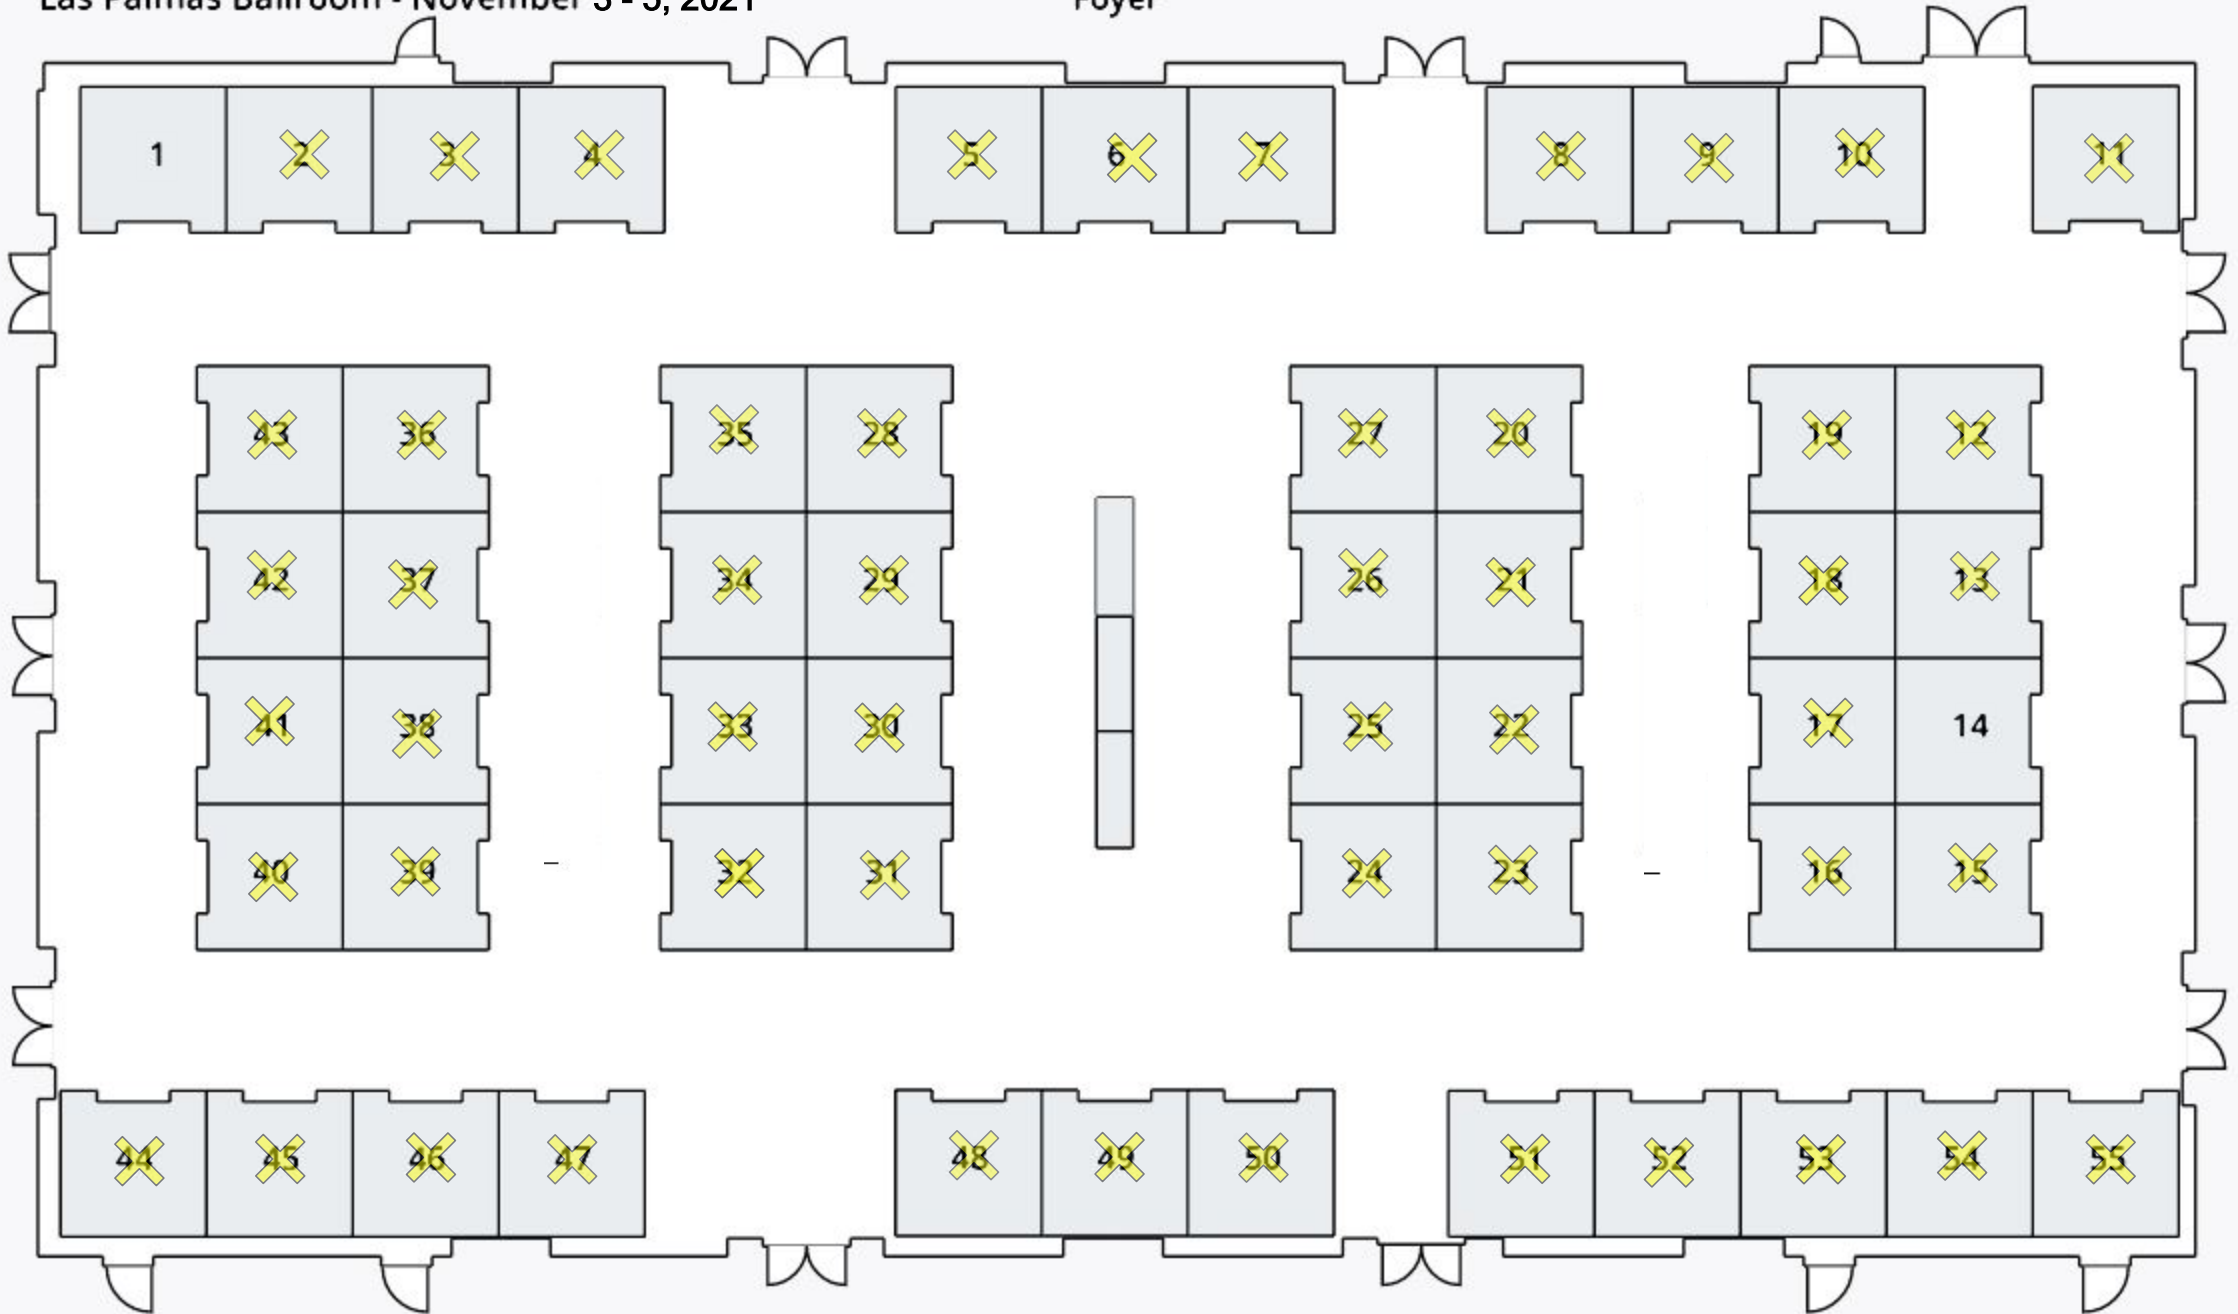

Main Entrances
 Foyer

Layout subject to change
 55 - 8'x10' booths

X = Unavailable
 As of 10.13.21

HURRY! ONLY 1 BOOTH REMAINS!